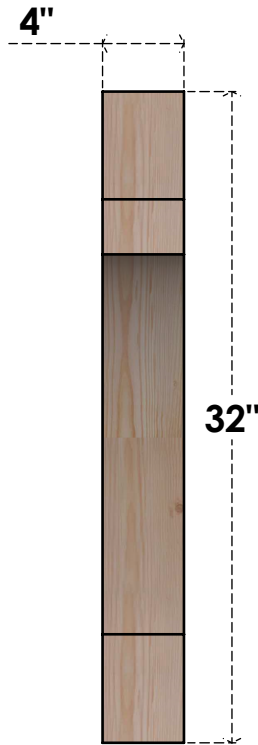

BRC04X28X32MRC00RDF

4"W X 28"D X 32"H MERCED ROUGH SAWN BRACE, DOUGLAS FIR

SIDE

FRONT

EKENA MILLWORK
 2300 WEST MAIN ST.
 CLARKSVILLE, TX 75426
 TOLL FREE: 866-607-0453
 WWW.EKENAMILLWORK.COM

NOTES

1. INSTALLATION TO BE COMPLETED IN ACCORDANCE WITH MANUFACTURER'S SPECIFICATIONS.
2. DRAWING MAY NOT BE TO SCALE
3. THIS DRAWING IS INTENDED FOR DESIGN AND PLANNING PURPOSES ONLY.
4. ALL INFORMATION CONTAINED HEREIN WAS CURRENT AT THE TIME OF DEVELOPMENT BUT MUST BE REVIEWED AND APPROVED BY THE PRODUCT MANUFACTURER TO BE CONSIDERED ACCURATE.
5. PRODUCTS ARE NOT KILN DRIED. THIS ITEM IS UNIQUE AND WILL CONTAIN THE NATURAL VARIATIONS THAT THE WOOD SPECIES OFFERS. THIS MAY RESULT IN VARIATIONS UP TO 1/4"