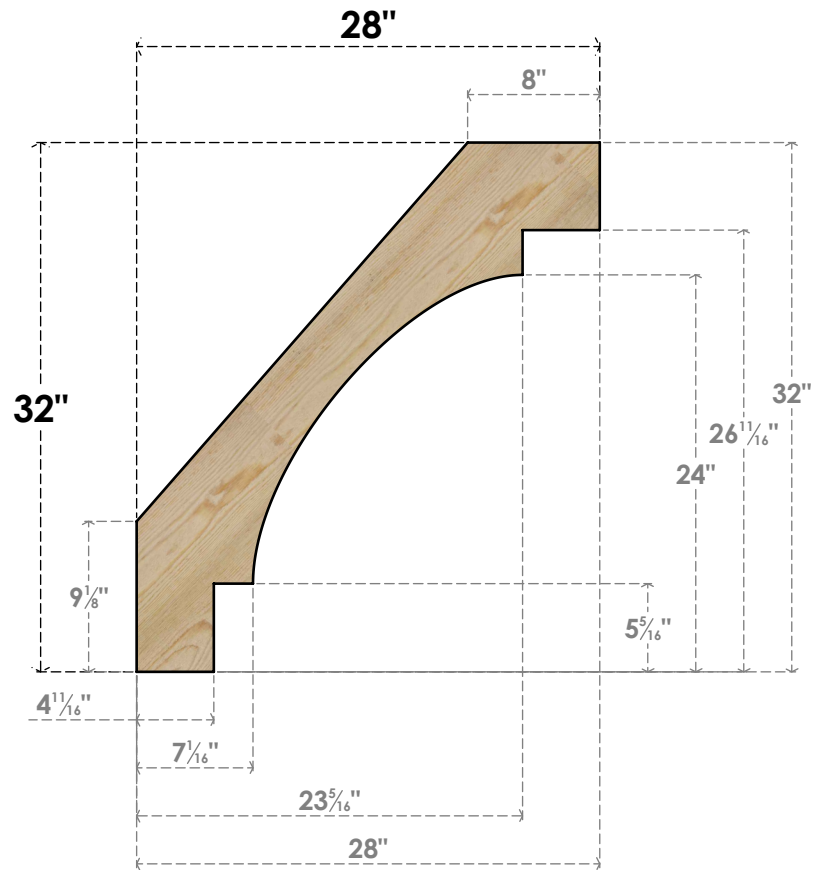

BRC04X28X32MRC00RDF

4"W X 28"D X 32"H MERCED ROUGH SAWN BRACE, DOUGLAS FIR

SIDE

FRONT

EKENA MILLWORK
 2300 WEST MAIN ST.
 CLARKSVILLE, TX 75426
 TOLL FREE: 866-607-0453
 WWW.EKENAMILLWORK.COM

NOTES

1. INSTALLATION TO BE COMPLETED IN ACCORDANCE WITH MANUFACTURER'S SPECIFICATIONS.
2. DRAWING MAY NOT BE TO SCALE
3. THIS DRAWING IS INTENDED FOR DESIGN AND PLANNING PURPOSES ONLY.
4. ALL INFORMATION CONTAINED HEREIN WAS CURRENT AT THE TIME OF DEVELOPMENT BUT MUST BE REVIEWED AND APPROVED BY THE PRODUCT MANUFACTURER TO BE CONSIDERED ACCURATE.
5. PRODUCTS ARE NOT KILN DRIED. THIS ITEM IS UNIQUE AND WILL CONTAIN THE NATURAL VARIATIONS THAT THE WOOD SPECIES OFFERS. THIS MAY RESULT IN VARIATIONS UP TO 1/4"